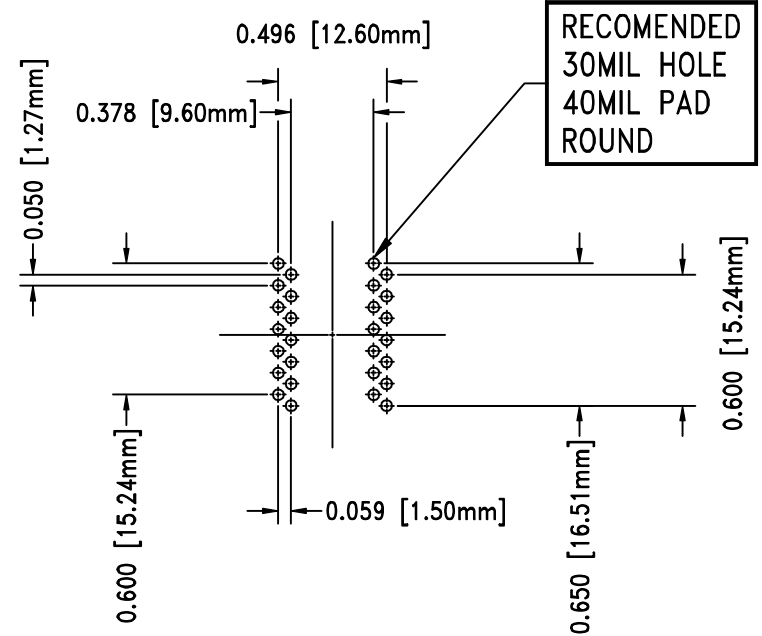

SKT1141

SKT 41141

	Emulation Technology, Inc. — VLSI and SMT ADAPTERS and ACCESSORIES —	
	2344 Walsh Avenue, Bldg. F Santa Clara, Ca 95051	TEL:(408)982-0660 FAX:(408)982-0664
SHEET: 1 OF 1	DATE: 8-11-00	REVISION:
TEST & BURN IN SOCKET		
CHECKED: Paula Olson	DATE: Miguel Delgadillo	E.T. PART #: S-SOR-00-028-B
DO NOT SCALE DRAWING		ID CODE: S-SOR-00-028-B

DIMENSIONS ARE IN INCHES[MILLIMETERS]