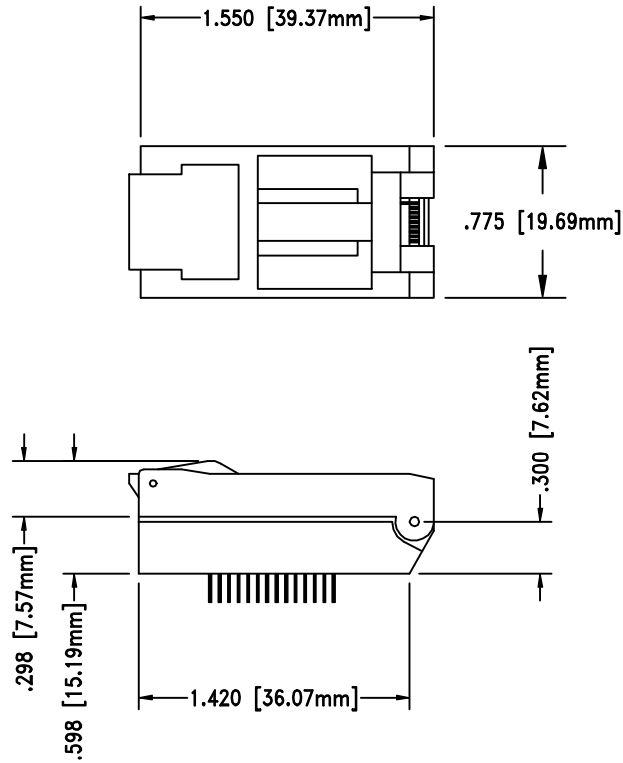

SKT1141

SKT 41141

	Emulation Technology, Inc. — VLSI and SMT ADAPTERS and ACCESSORIES —	
	2344 Walsh Avenue, Bldg. F Santa Clara, Ca 95051	TEL:(408)982-0660 FAX:(408)982-0664
SHEET: 1 OF 1	DATE: 8-11-00	REVISION:
TEST & BURN IN SOCKET		
CHECKED: Paula Olson	DATE: Miguel Delgadillo	E.T. PART #: S-SOR-00-028-B
DO NOT SCALE DRAWING		ID CODE: S-SOR-00-028-B

DIMENSIONS ARE IN INCHES[MILLIMETERS]