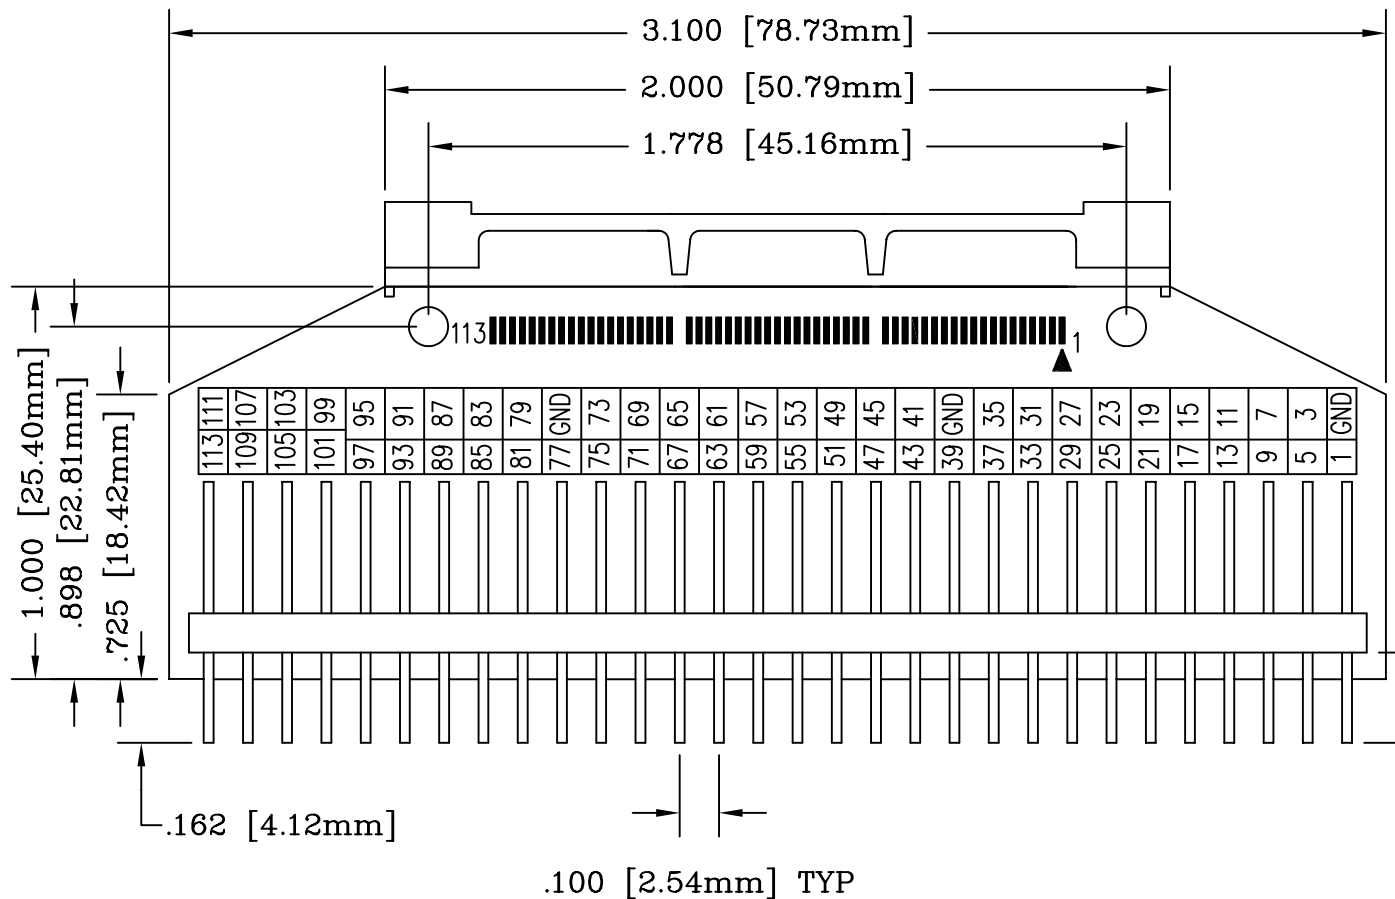

REV	DESCRIPTION	DATE	BY
A	NEW DRAWING	01/25/05	H.N.

F7414

MATING CONNECTOR:	
ET PART # CON-MICTOR-MAL-114-SMT	TYCO PART # 767007-8

ALL DIMENSIONS ARE IN INCHES UNLESS OTHERWISE SPECIFIED

**Emulation Technology, Inc.**  
 — VLSI and SMT ADAPTERS and ACCESSORIES —  
 2344 Walsh Avenue, Bldg.F Santa Clara, Ca 95051  
 TEL:(408)982-0660 FAX:(408)982-0664

SILKSREEN NOT VALID FOR FEMALE VERSION  
 SEE CONVERSION ON PAGE #2

SHEET: 1 OF 2	DATE: 01/25/05	REVISION: A	<b>ASSEMBLY DRAWING</b>
CHECKED: Perry Munroe	DRAWN: Huy Nguyen	ITEM: MIC-114BREKFEMA	DESCRIPTION: MIC-114-BREAKOUT-FEMALE
Scale 2:1	DO NOT SCALE DRAWING		

REV	DESCRIPTION	DATE	BY
A	NEW DRAWING	01/25/05	H.N.

F7414

ODD SIDE

ODD	EVEN	ODD	EVEN
1	2	59	60
3	4	61	62
5	6	63	64
7	8	65	66
9	10	67	68
11	12	69	70
13	14	71	72
15	16	73	74
17	18	75	76
19	20	77	78
21	22	79	80
23	24	81	82
25	26	83	84
27	28	85	86
29	30	87	88
31	32	89	90
33	34	91	92
35	36	93	94
37	38	95	96
39	40	97	98
41	42	99	100
43	44	101	102
45	46	103	104
47	48	105	106
49	50	107	108
51	52	109	110
53	54	111	112
55	56	113	114
57	58		

EVEN SIDE

ODD	EVEN	ODD	EVEN
2	1	60	59
4	3	62	61
6	5	64	63
8	7	66	65
10	9	68	67
12	11	70	69
14	13	72	71
16	15	74	73
18	17	76	75
20	19	78	77
22	21	80	79
24	23	82	81
26	25	84	83
28	27	86	85
30	29	88	87
32	31	90	89
34	33	92	91
36	35	94	93
38	37	96	95
40	39	98	97
42	41	100	99
44	43	102	101
46	45	104	103
48	47	106	105
50	49	108	107
52	51	110	109
54	53	112	111
56	55	114	113
58	57		