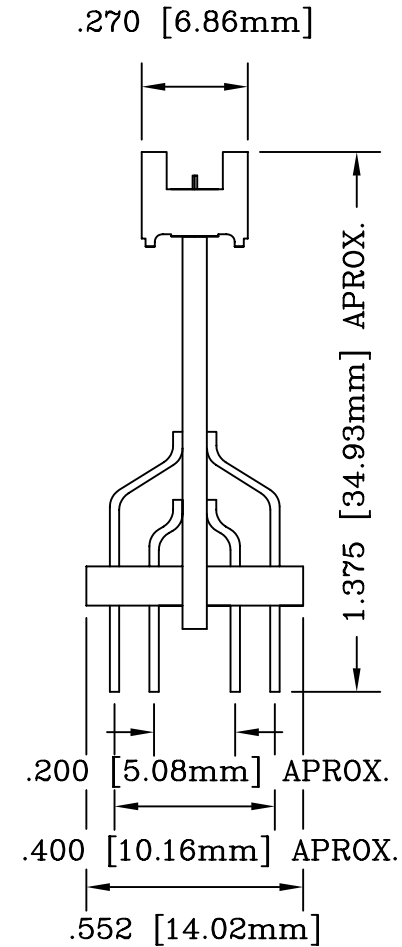

REV	DESCRIPTION	DATE	BY
A	NEW DRAWING	01/25/05	H.N.

F7414

MATING CONNECTOR:	
ET PART # CON-MICTOR-MAL-114-SMT	TYCO PART # 767007-8

ALL DIMENSIONS ARE IN INCHES UNLESS OTHERWISE SPECIFIED

**Emulation Technology, Inc.**  
 — VLSI and SMT ADAPTERS and ACCESSORIES —  
 2344 Walsh Avenue, Bldg.F Santa Clara, Ca 95051  
 TEL:(408)982-0660 FAX:(408)982-0664

SILKSREEN NOT VALID FOR FEMALE VERSION  
 SEE CONVERSION ON PAGE #2

SHEET: 1 OF 2	DATE: 01/25/05	REVISION: A	<b>ASSEMBLY DRAWING</b>
CHECKED: Perry Munroe	DRAWN: Huy Nguyen	ITEM: MIC-114BREKFEMA	DESCRIPTION: MIC-114-BREAKOUT-FEMALE
Scale 2:1	DO NOT SCALE DRAWING		

REV	DESCRIPTION	DATE	BY
A	NEW DRAWING	01/25/05	H.N.

F7414

ODD SIDE

ODD	EVEN	ODD	EVEN
1	2	59	60
3	4	61	62
5	6	63	64
7	8	65	66
9	10	67	68
11	12	69	70
13	14	71	72
15	16	73	74
17	18	75	76
19	20	77	78
21	22	79	80
23	24	81	82
25	26	83	84
27	28	85	86
29	30	87	88
31	32	89	90
33	34	91	92
35	36	93	94
37	38	95	96
39	40	97	98
41	42	99	100
43	44	101	102
45	46	103	104
47	48	105	106
49	50	107	108
51	52	109	110
53	54	111	112
55	56	113	114
57	58		

SHEET: 2 OF 2	DATE: 01/25/05	REVISION: A	<b>ASSEMBLY DRAWING</b>
CHECKED: Perry Munroe	DRAWN: Huy Nguyen		ITEM: MIC-114BREKFEMA
Scale N/A	DO NOT SCALE DRAWING		DESCRIPTION: MIC-114-BREAKOUT-FEMALE