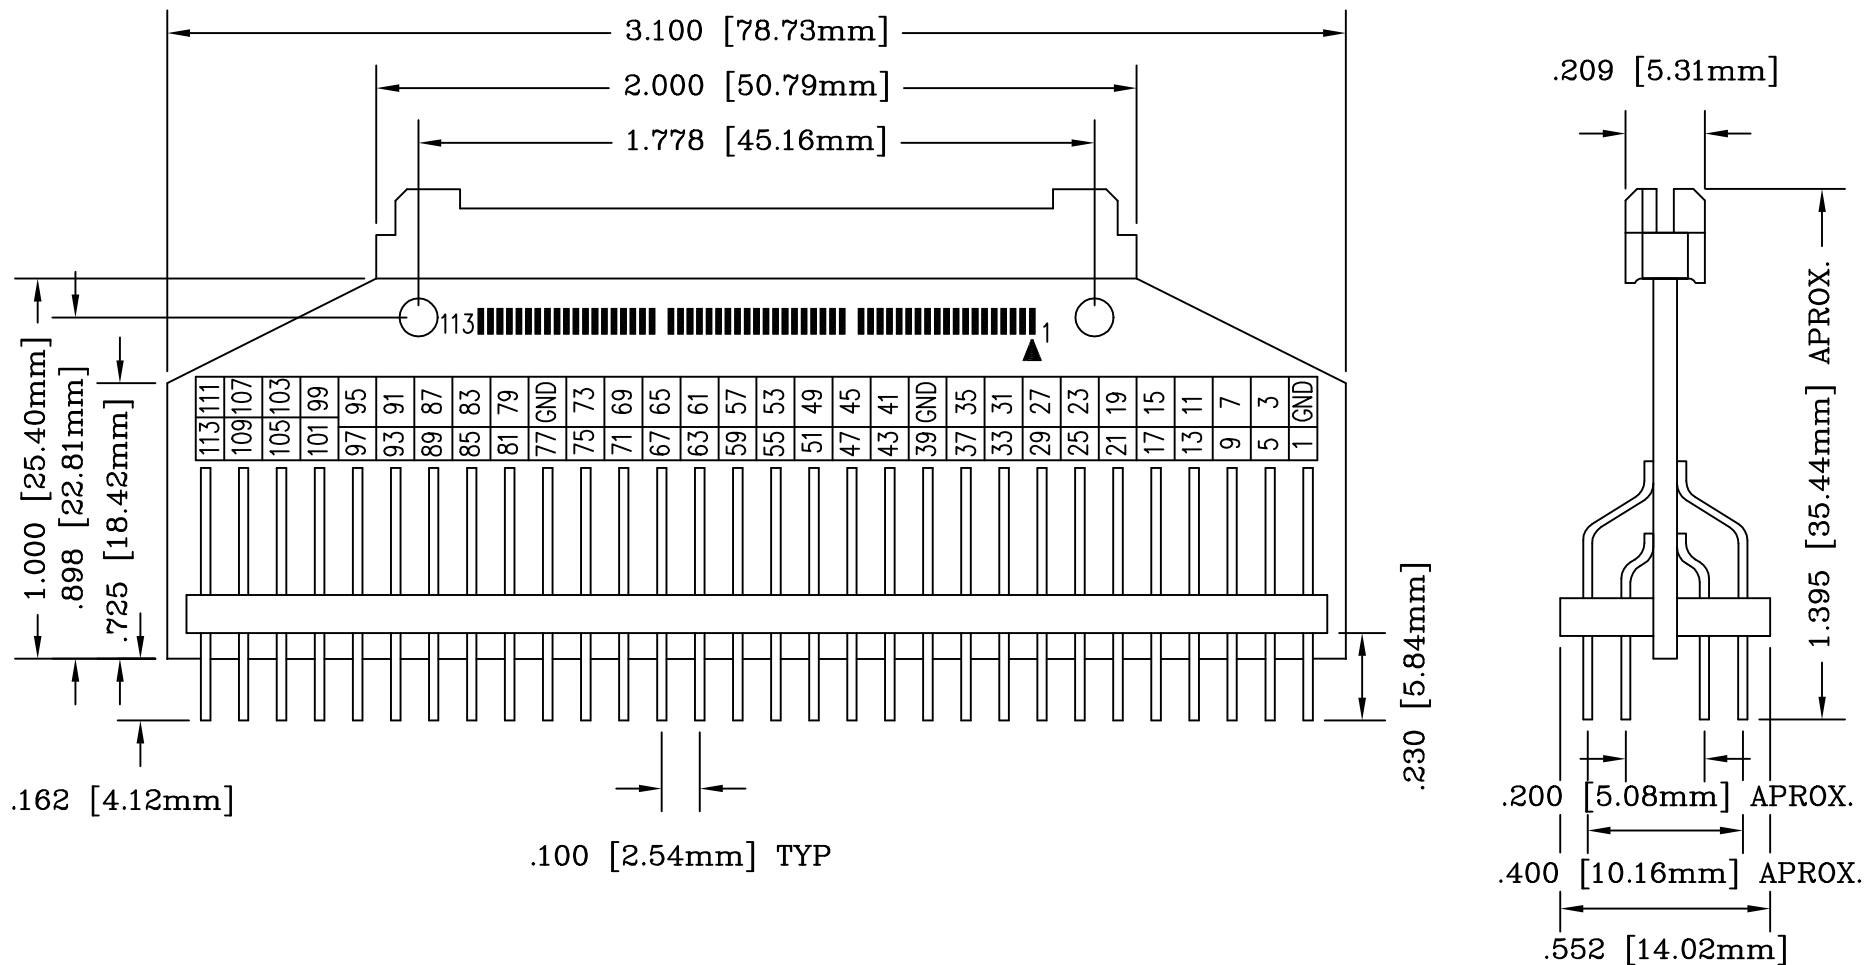

REV	DESCRIPTION	DATE	BY
A	NEW DRAWING	10/15/02	H.N.

F6740
DOD 36740

ALL DIMENSIONS ARE IN INCHES UNLESS OTHERWISE SPECIFIED

Emulation Technology, Inc.
 — VLSI and SMT ADAPTERS and ACCESSORIES —

2344 Walsh Avenue, Bldg.F Santa Clara, Ca 95051
 TEL:(408)982-0660 FAX:(408)982-0664

SHEET: 1 OF 1	DATE: 10/15/02	REVISION: A	ASSEMBLY DRAWING
CHECKED: Perry Munroe	DRAWN: Huy Nguyen	⊙ ◁	ITEM: MIC-114BREAKOUT
Scale 1:2	DO NOT SCALE DRAWING		DESCRIPTION: MIC-114-BREAKOUT